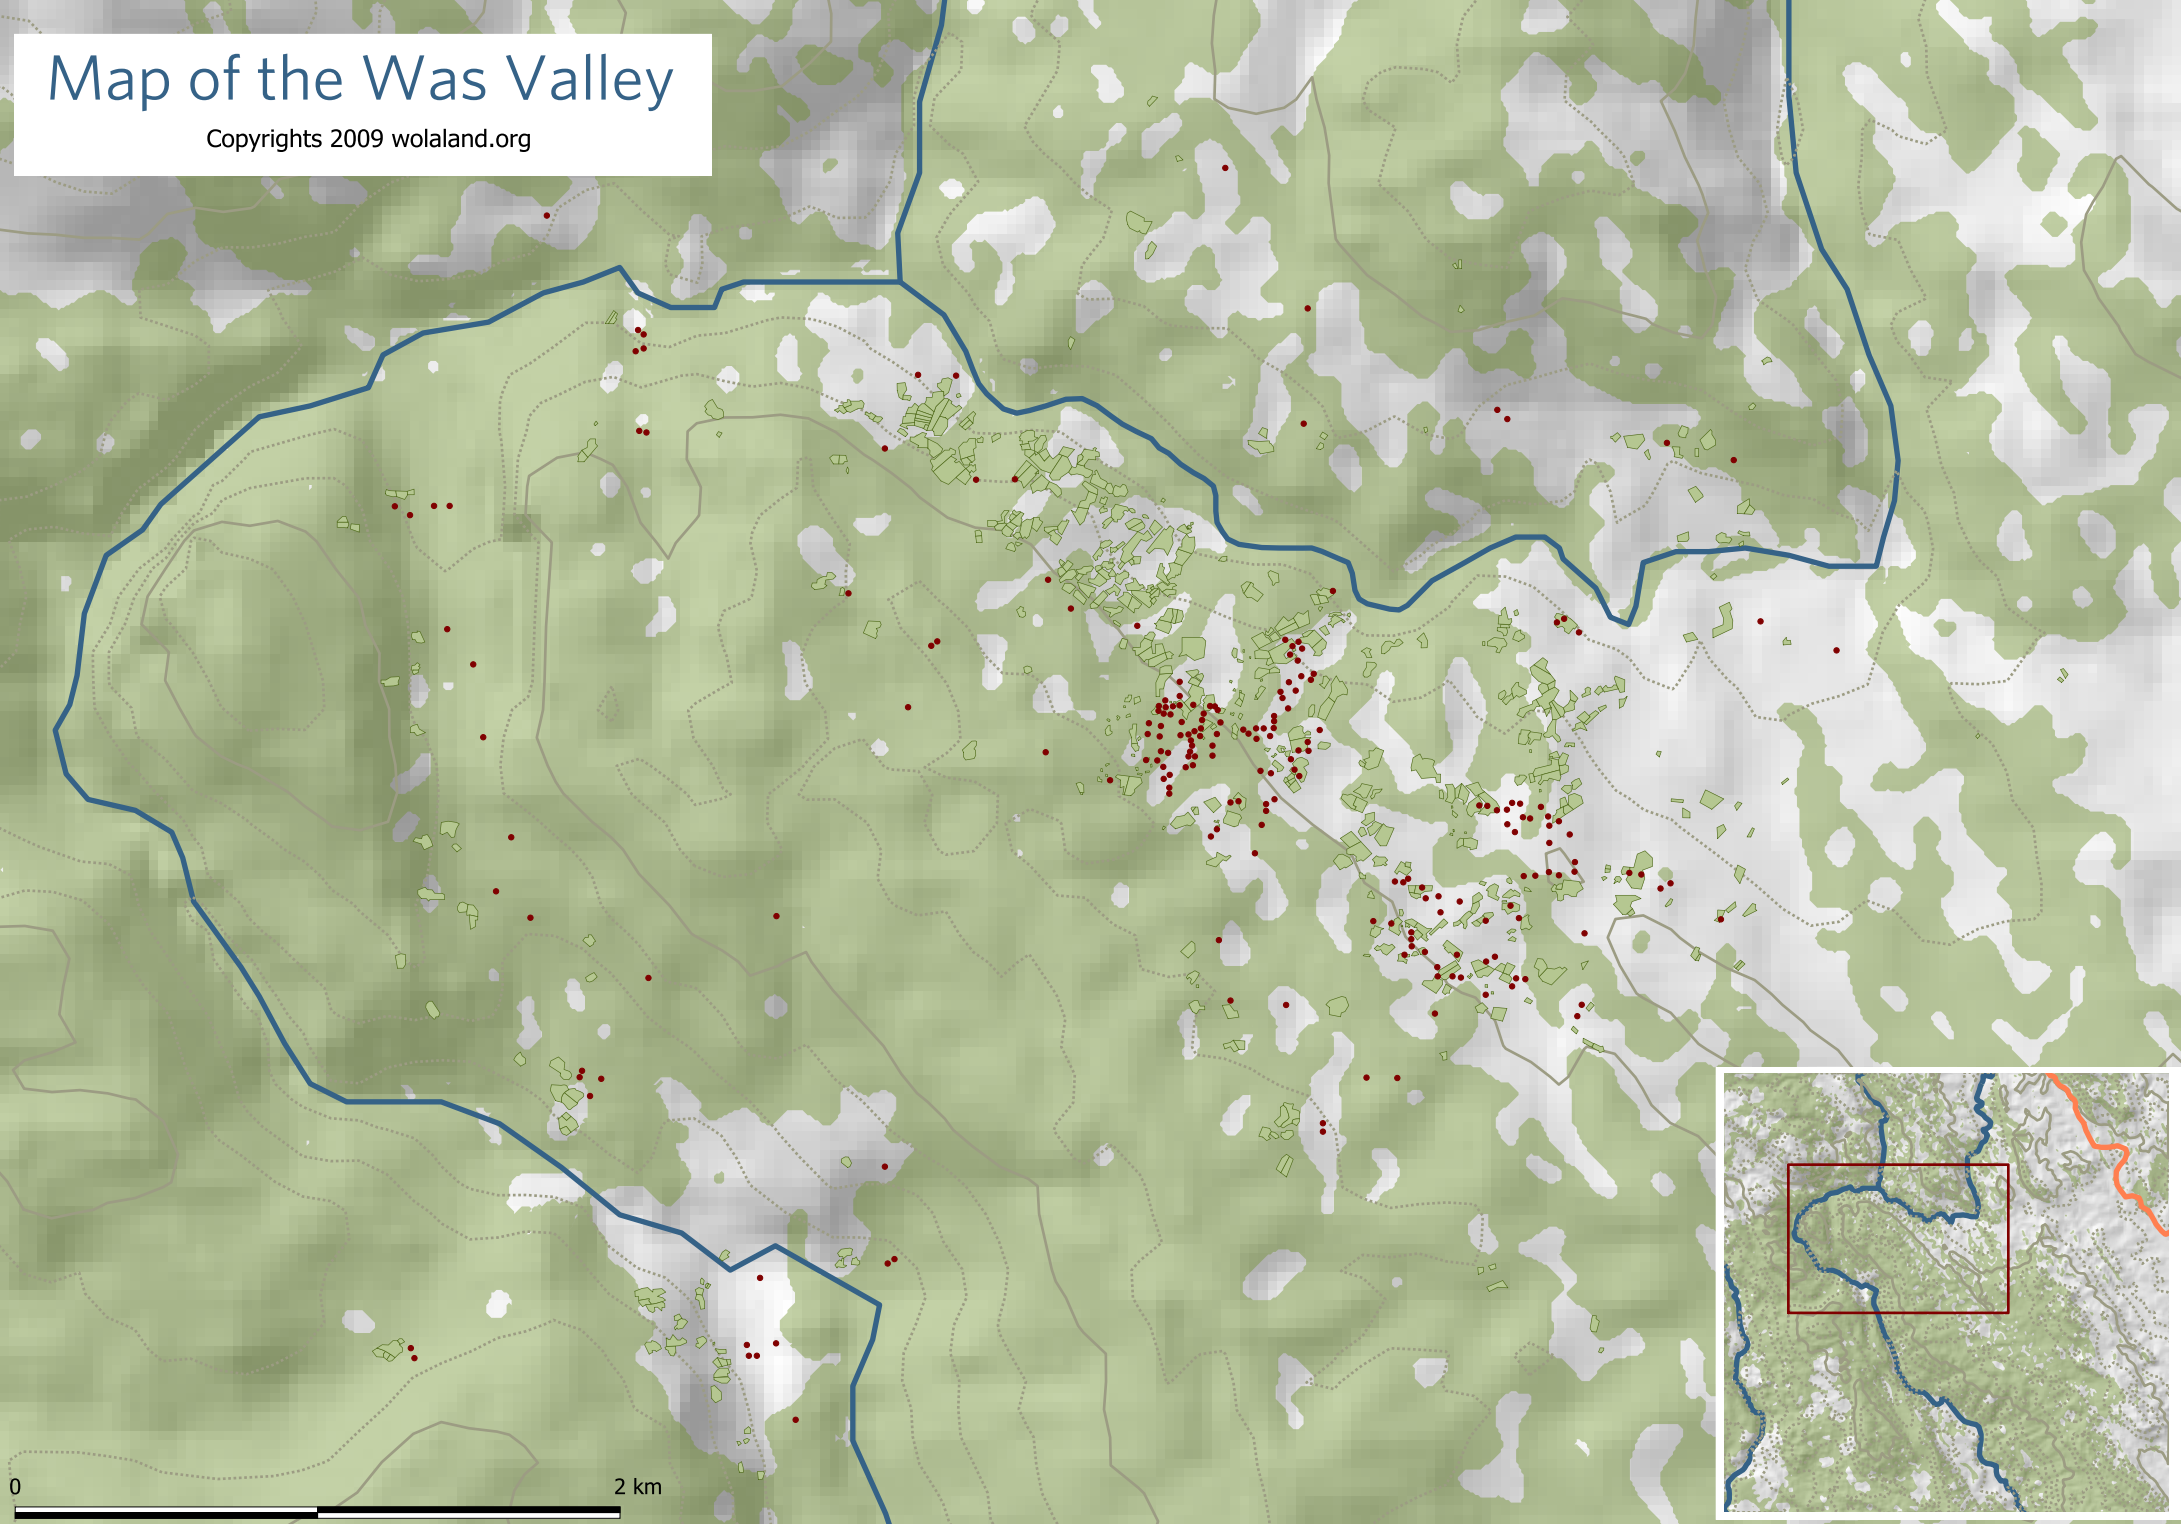

Map of the Was Valley

Copyrights 2009 wolaland.org

0 2 km