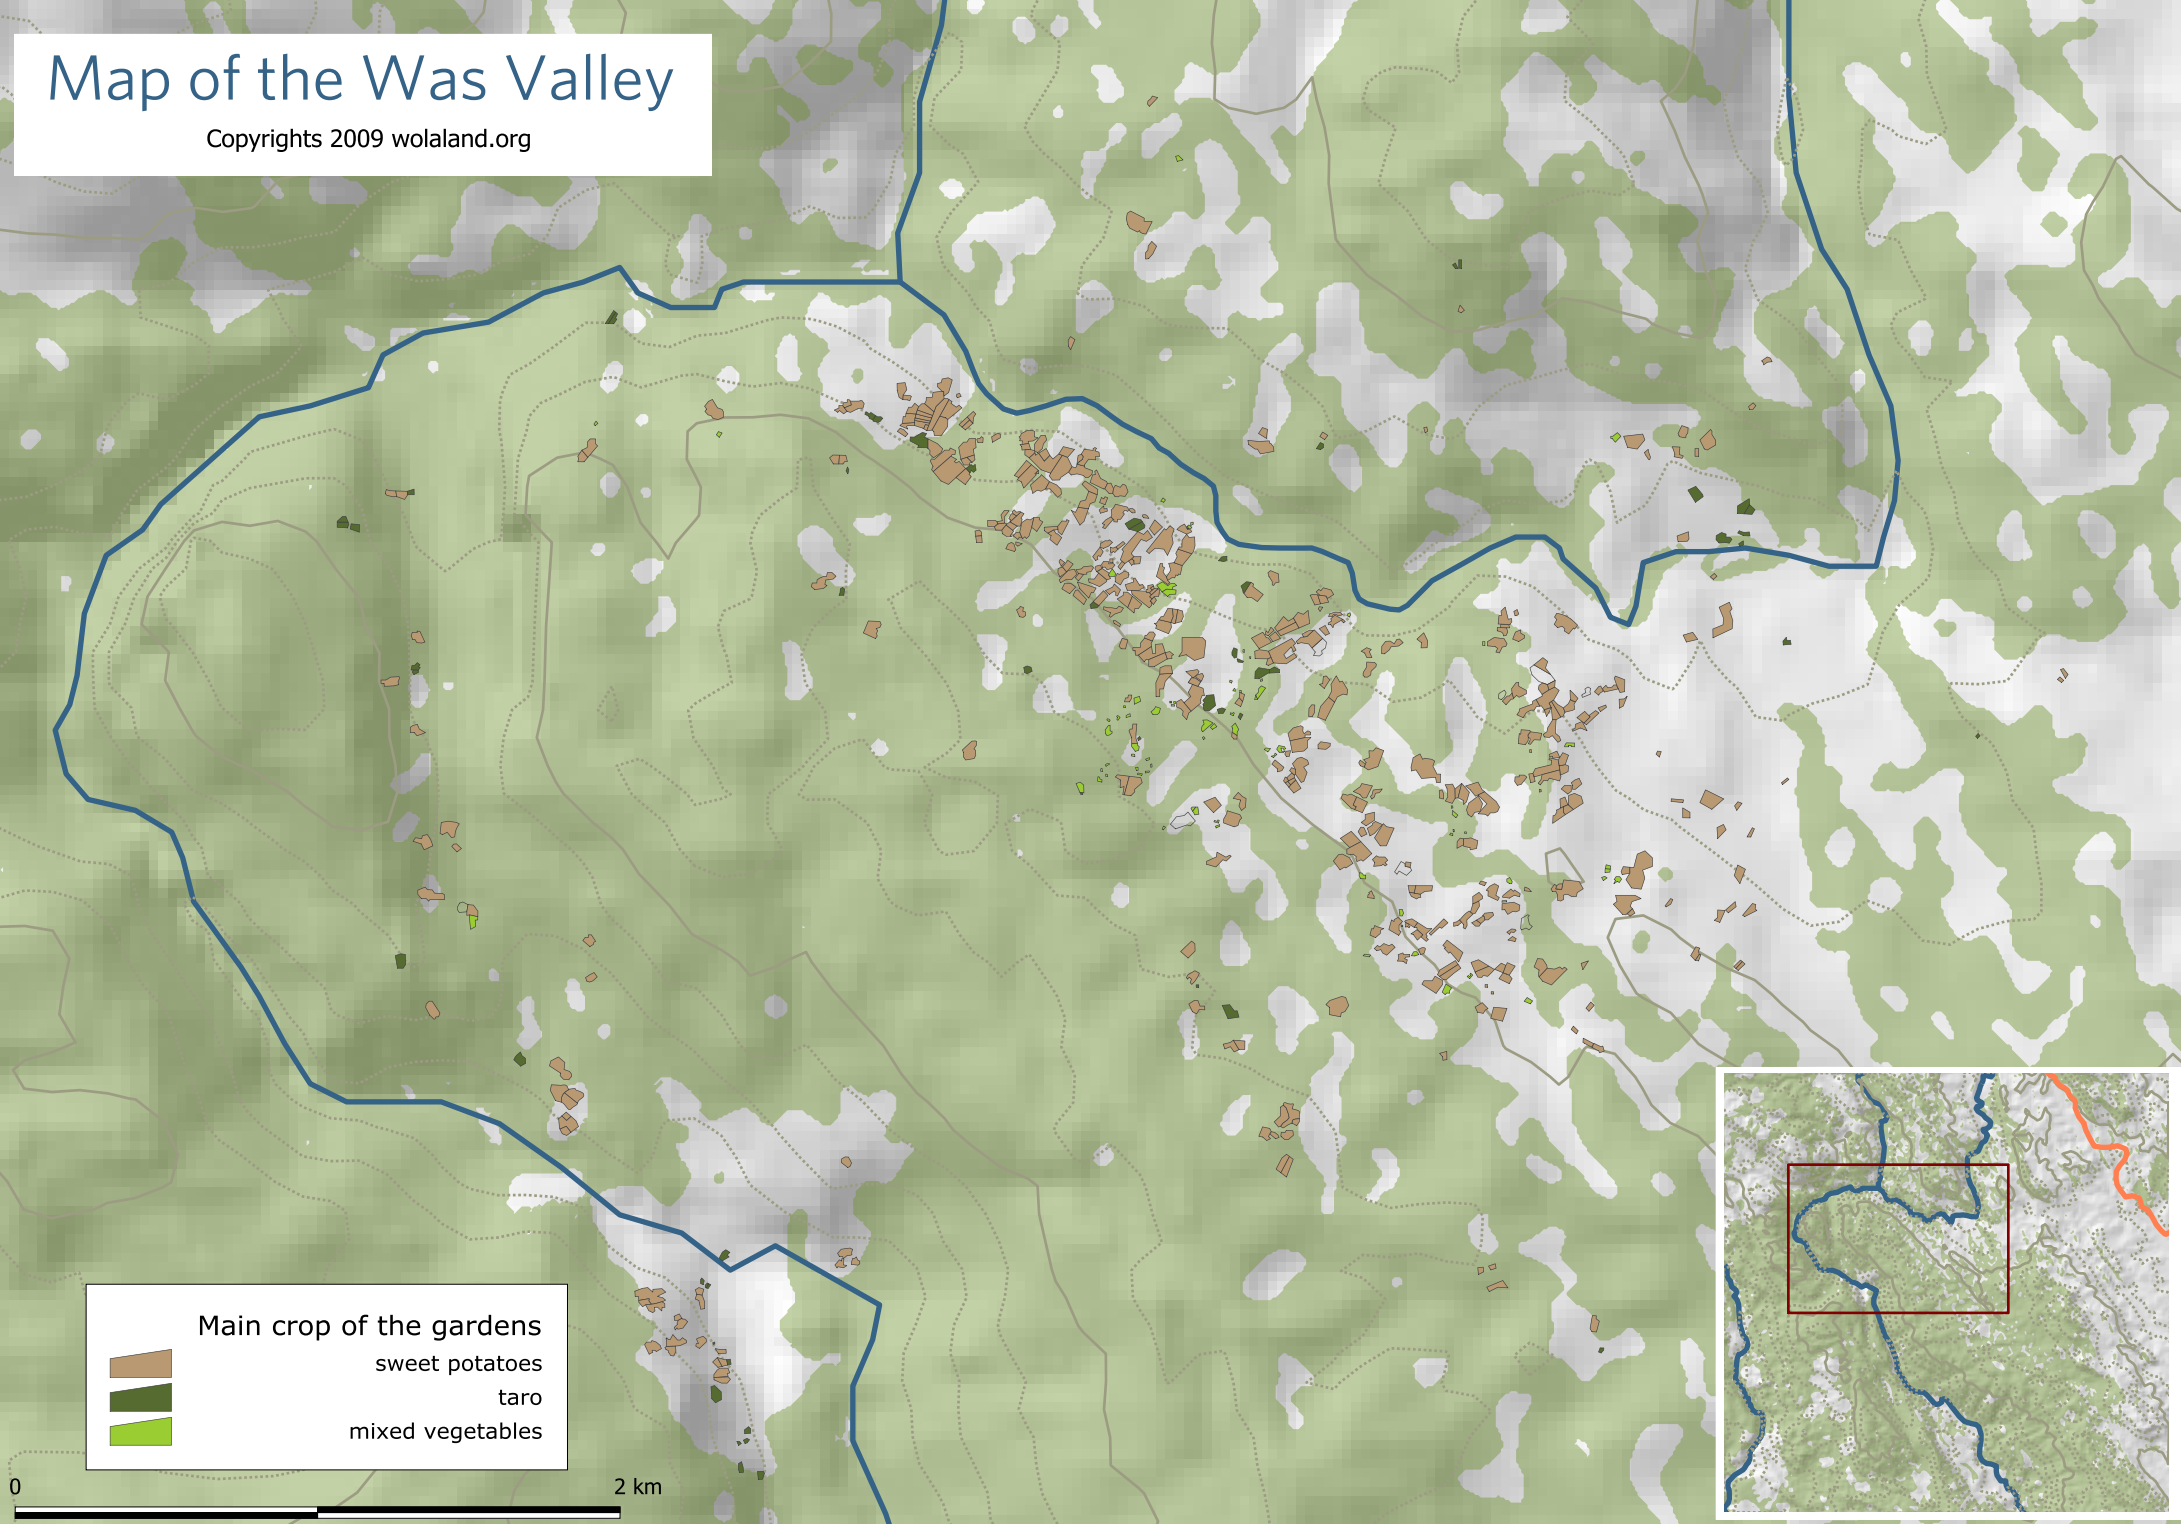

Map of the Was Valley

Copyrights 2009 wolaland.org

Main crop of the gardens

sweet potatoes

taro

mixed vegetables

0

2 km